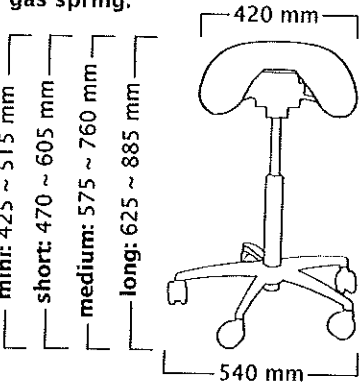

User height (cm)	<170	165-190	>175
Gas spring	short	medium	long

User height (cm)	<170	165-190	>175
Gas spring	short	medium	long

Twin, Stretching Support & big base MultiAdjuster, Stretching Support & big base

height (cm)	<165	165-185	>170
Gas spring	short	medium	long

User height (cm)	<165	165-185	>170
Gas spring	short	medium	long

Salli Saddle Chair dimensions

* With LONG foot height control gas spring, the user should be approx 5 cm taller than recommended user.
Mini gas spring is available for special circumstances, use depends on the working height, not on the height of the user.

Classic

Total weight 11,0 kg
Seat weight 7,4 kg

Standard gas spring:

Foot Height Control gas spring:

User height (cm)	<160	155-180	>170
Gas spring	short	medium	long

Classic & Stretching Support & big base

Standard gas spring:

Accessories - further information

Accessories	weight	notify
Allround	4,36 kg	big base with swing and swingfit
Elbow rest	2,54 kg	
Stretching Support	2,16 kg	big base
Surgeon	4,32 kg	
Ergorest with stretching support	4,00 kg	
Foot adjustment	1,28 kg	
Big base	+ 0,70 kg	difference to normal base
Small base	- 0,10 kg	difference to normal base
Gas spring lengths (cylinder)	length	notify
mini	185 mm	available for special use or work environment
short	235 mm	
medium	325 mm	
long	385 mm	