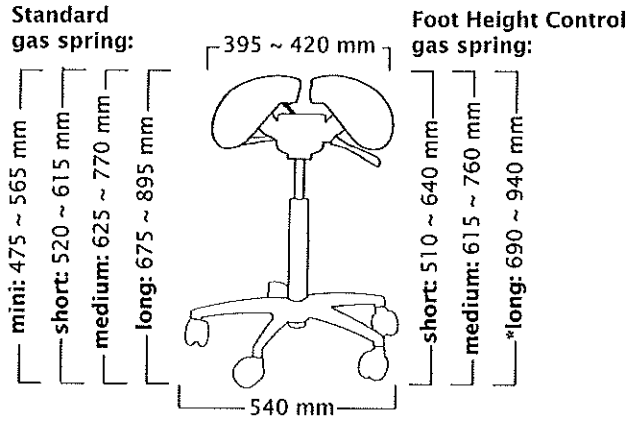

Salli Saddle Chair dimensions

* With LONG foot height control gas spring, the user should be approx 5 cm taller than recommended user.

Mini gas spring is available for special circumstances, use depends on the working height, not on the height of the user.

Twin & Allround MultiAdjuster & Allround

User height (cm)	<165	160-185	>170
Gas spring	short	medium	long

User height (cm)	<165	160-185	>170
Gas spring	short	medium	long

Swing, Allround & big base SwingFit, Allround & big base

User height (cm)	<170	165-190	>175
Gas spring	short	medium	long

User height (cm)	<170	165-190	>175
Gas spring	short	medium	long

Twin, Stretching Support & big base MultiAdjuster, Stretching Support & big base

Classic

Total weight 11,0 kg
Seat weight 7,4 kg

Standard gas spring:

Foot Height Control gas spring:

User height (cm)	<160	155-180	>170
Gas spring	short	medium	long

Classic & Stretching Support & big base

Standard gas spring: