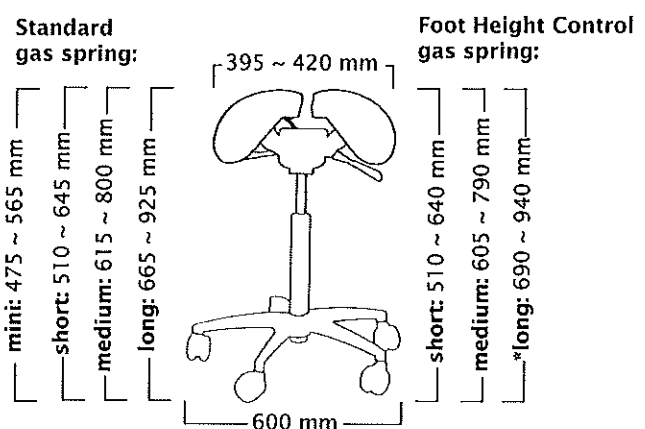

Twin & Allround MultiAdjuster & Allround

User height (cm)	<165	160-185	>170
Gas spring	short	medium	long

User height (cm)	<165	160-185	>170
Gas spring	short	medium	long

Swing, Allround & big base SwingFit, Allround & big base

User height (cm)	<170	165-190	>175
Gas spring	short	medium	long

User height (cm)	<170	165-190	>175
Gas spring	short	medium	long

Twin, Stretching Support & big base MultiAdjuster, Stretching Support & big base

height (cm)	<165	165-185	>170
Gas spring	short	medium	long

User height (cm)	<165	165-185	>170
Gas spring	short	medium	long

Salli Saddle Chair dimensions

* With LONG foot height control gas spring, the user should be approx 5 cm taller than recommended user.
Mini gas spring is available for special circumstances, use depends on the working height, not on the height of the user.

Classic

Total weight 11,0 kg
Seat weight 7,4 kg

Standard gas spring:

Foot Height Control gas spring:

User height (cm)	<160	155-180	>170
Gas spring	short	medium	long

Classic & Stretching Support & big base

Standard gas spring: