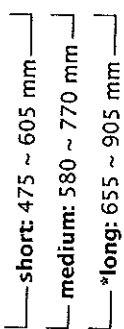

User height (cm)	<165	160-185	>175
Gas spring	short	medium	long