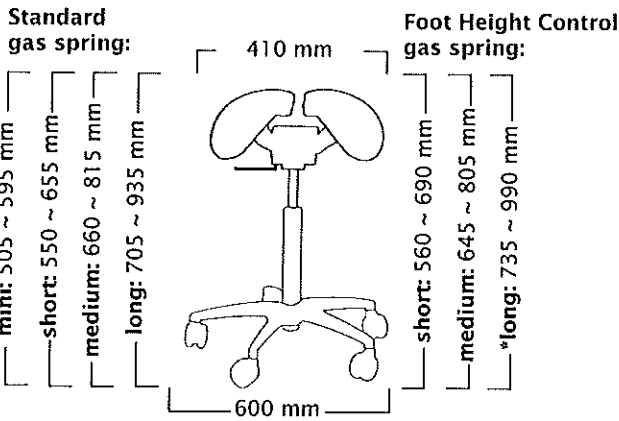

Twin & Allround MultiAdjuster & Allround

User height (cm)	<165	160-185	>170
Gas spring	short	medium	long

User height (cm)	<165	160-185	>170
Gas spring	short	medium	long

Swing, Allround & big base SwingFit, Allround & big base

User height (cm)	<170	165-190	>175
Gas spring	short	medium	long

User height (cm)	<170	165-190	>175
Gas spring	short	medium	long

Twin, Stretching Support & big base MultiAdjuster, Stretching Support & big base

height (cm)	<165	165-185	>170
Gas spring	short	medium	long

User height (cm)	<165	165-185	>170
Gas spring	short	medium	long

Salli Saddle Chair dimensions

* With LONG foot height control gas spring, the user should be approx 5 cm taller than recommended user.
Mini gas spring is available for special circumstances, use depends on the working height, not on the height of the user.

Classic

Total weight 11,0 kg
Seat weight 7,4 kg

Standard gas spring:

Foot Height Control gas spring:

User height (cm)	<160	155-180	>170
Gas spring	short	medium	long

Classic & Stretching Support & big base

Standard gas spring: