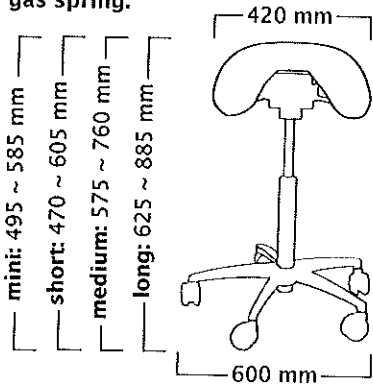

height (cm)	<165	165-185	>170
Gas spring	short	medium	long

User height (cm)	<165	165-185	>170
Gas spring	short	medium	long

Salli Saddle Chair dimensions

* With LONG foot height control gas spring, the user should be approx 5 cm taller than recommended user.
Mini gas spring is available for special circumstances, use depends on the working height, not on the height of the user.

Classic

Total weight 11,0 kg
Seat weight 7,4 kg

Standard gas spring:

Foot Height Control gas spring:

User height (cm)	<160	155-180	>170
Gas spring	short	medium	long

Classic & Stretching Support & big base

Standard gas spring:

Foot Height Control gas spring:

User height (cm)	<165	160-185	>175
Gas spring	short	medium	long

Classic & Allround

Standard gas spring:

Foot Height Control gas spring:

User height (cm)	<165	165-180	>175
Gas spring	short	medium	long

Accessories - further information

Accessories	weight	notify
Allround	4,36 kg	big base with swing and swingfit
Elbow rest	2,54 kg	
Stretching Support	2,16 kg	big base
Surgeon	4,32 kg	
Ergorest with stretching support	4,00 kg	
Foot adjustment	1,28 kg	
Big base	+ 0,70 kg	difference to normal base
Small base	- 0,10 kg	difference to normal base
Gas spring lengths (cylinder)	length	notify
mini	185 mm	available for special use or work environment
short	235 mm	
medium	325 mm	
long	385 mm	