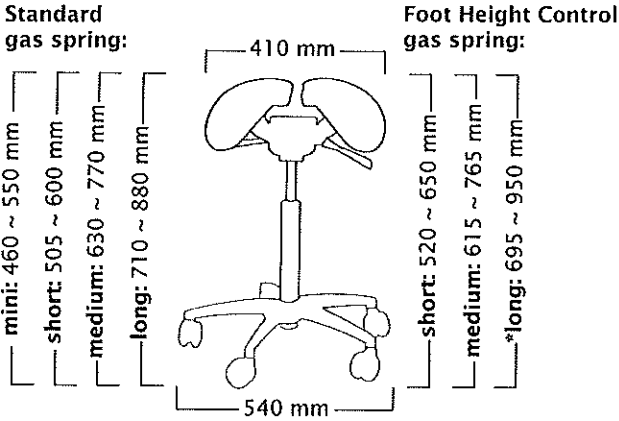

Salli Saddle Chair dimensions

* With LONG foot height control gas spring, the user should be approx 5 cm taller than recommended user.

Mini gas spring is available for special circumstances, use depends on the working height, not on the height of the user.

Twin & Allround MultiAdjuster & Allround

User height (cm)	<165	160-185	>170
Gas spring	short	medium	long

User height (cm)	<165	160-185	>170
Gas spring	short	medium	long

Swing, Allround & big base SwingFit, Allround & big base

User height (cm)	<170	165-190	>175
Gas spring	short	medium	long

User height (cm)	<170	165-190	>175
Gas spring	short	medium	long

Twin, Stretching Support & big base MultiAdjuster, Stretching Support & big base

Classic

Total weight 11,0 kg
Seat weight 7,4 kg

Standard gas spring:

Foot Height Control gas spring:

User height (cm)	<160	155-180	>170
Gas spring	short	medium	long

Classic & Stretching Support & big base

Standard gas spring: