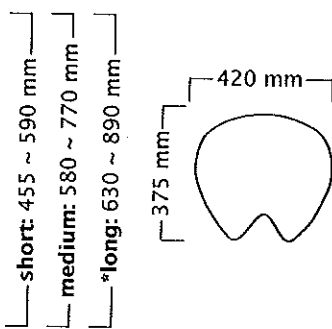

User height (cm)	<170	165-190	>175
Gas spring	short	medium	long

User height (cm)	<170	165-190	>175
Gas spring	short	medium	long

Twin, Stretching Support & big base MultiAdjuster, Stretching Support & big base

height (cm)	<165	165-185	>170
Gas spring	short	medium	long

User height (cm)	<165	165-185	>170
Gas spring	short	medium	long

Salli Saddle Chair dimensions

* With LONG foot height control gas spring, the user should be approx 5 cm taller than recommended user.
Mini gas spring is available for special circumstances, use depends on the working height, not on the height of the user.

Classic

Total weight 11,0 kg
Seat weight 7,4 kg

Standard gas spring:

Foot Height Control gas spring:

User height (cm)	<160	155-180	>170
Gas spring	short	medium	long

Classic & Stretching Support & big base

Standard gas spring: