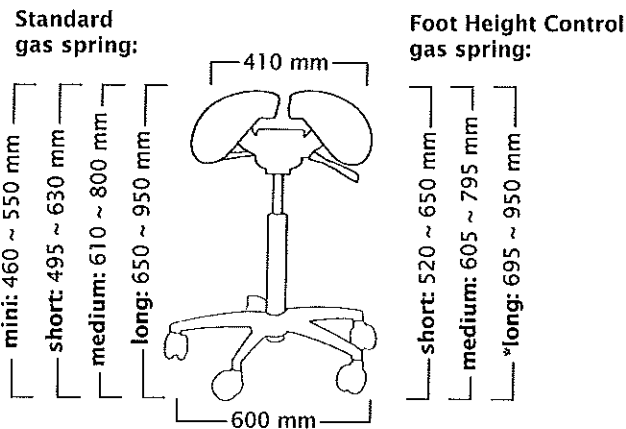

Twin & Allround MultiAdjuster & Allround

User height (cm)	<165	160-185	>170
Gas spring	short	medium	long

User height (cm)	<165	160-185	>170
Gas spring	short	medium	long

Swing, Allround & big base SwingFit, Allround & big base

User height (cm)	<170	165-190	>175
Gas spring	short	medium	long

User height (cm)	<170	165-190	>175
Gas spring	short	medium	long

Twin, Stretching Support & big base MultiAdjuster, Stretching Support & big base

height (cm)	<165	165-185	>170
Gas spring	short	medium	long

User height (cm)	<165	165-185	>170
Gas spring	short	medium	long

Salli Saddle Chair dimensions

* With LONG foot height control gas spring, the user should be approx 5 cm taller than recommended user.
Mini gas spring is available for special circumstances, use depends on the working height, not on the height of the user.

Classic

Total weight 11,0 kg
Seat weight 7,4 kg

Standard gas spring:

Foot Height Control gas spring:

User height (cm)	<160	155-180	>170
Gas spring	short	medium	long

Classic & Stretching Support & big base

Standard gas spring: