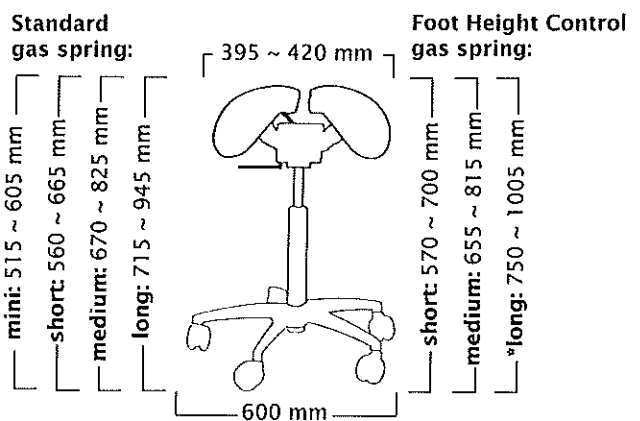

Twin & Allround MultiAdjuster & Allround

User height (cm)	<165	160-185	>170
Gas spring	short	medium	long

User height (cm)	<165	160-185	>170
Gas spring	short	medium	long

Swing, Allround & big base SwingFit, Allround & big base

User height (cm)	<170	165-190	>175
Gas spring	short	medium	long

User height (cm)	<170	165-190	>175
Gas spring	short	medium	long

Twin, Stretching Support & big base MultiAdjuster, Stretching Support & big base

height (cm)	<165	165-185	>170
Gas spring	short	medium	long

User height (cm)	<165	165-185	>170
Gas spring	short	medium	long

Salli Saddle Chair dimensions

* With LONG foot height control gas spring, the user should be approx 5 cm taller than recommended user.
Mini gas spring is available for special circumstances, use depends on the working height, not on the height of the user.

Classic

Total weight 11,0 kg
Seat weight 7,4 kg

Standard gas spring:

Foot Height Control gas spring:

User height (cm)	<160	155-180	>170
Gas spring	short	medium	long

Classic & Stretching Support & big base

Standard gas spring: