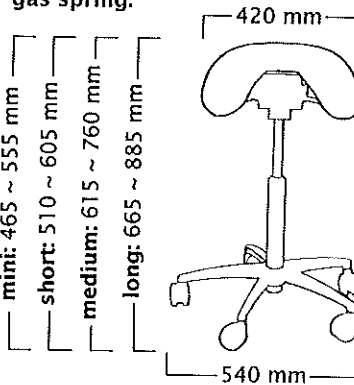

height (cm)	<165	165-185	>170
Gas spring	short	medium	long

User height (cm)	<165	165-185	>170
Gas spring	short	medium	long

Salli Saddle Chair dimensions

* With LONG foot height control gas spring, the user should be approx 5 cm taller than recommended user.
Mini gas spring is available for special circumstances, use depends on the working height, not on the height of the user.

Classic

Total weight 11,0 kg
Seat weight 7,4 kg

Standard gas spring:

Foot Height Control gas spring:

User height (cm)	<160	155-180	>170
Gas spring	short	medium	long

Classic & Stretching Support & big base

Standard gas spring:

Foot Height Control gas spring:

User height (cm)	<165	160-185	>175
Gas spring	short	medium	long

Classic & Allround

Standard gas spring:

Foot Height Control gas spring:

User height (cm)	<165	165-180	>175
Gas spring	short	medium	long

Accessories - further information

Accessories	weight	notify
Allround	4,36 kg	big base with swing and swingfit
Elbow rest	2,54 kg	
Stretching Support	2,16 kg	big base
Surgeon	4,32 kg	
Ergorest with stretching support	4,00 kg	
Foot adjustment	1,28 kg	
Big base	+ 0,70 kg	difference to normal base
Small base	- 0,10 kg	difference to normal base
Gas spring lengths (cylinder)	length	notify
mini	185 mm	available for special use or work environment
short	235 mm	
medium	325 mm	
long	385 mm	