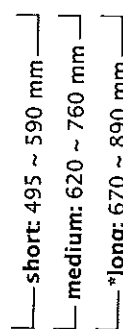

User height (cm)	<165	165-180	>175
Gas spring	short	medium	long

Accessories - further information

Accessories	weight	notify
Allround	4,36 kg	big base with swing and swingfit
Elbow rest	2,54 kg	
Stretching Support	2,16 kg	big base
Surgeon	4,32 kg	
Ergorest with stretching support	4,00 kg	
Foot adjustment	1,28 kg	
Big base	+ 0,70 kg	difference to normal base
Small base	- 0,10 kg	difference to normal base
Gas spring lengths (cylinder)	length	notify
mini	185 mm	available for special use or work environment
short	235 mm	
medium	325 mm	
long	385 mm